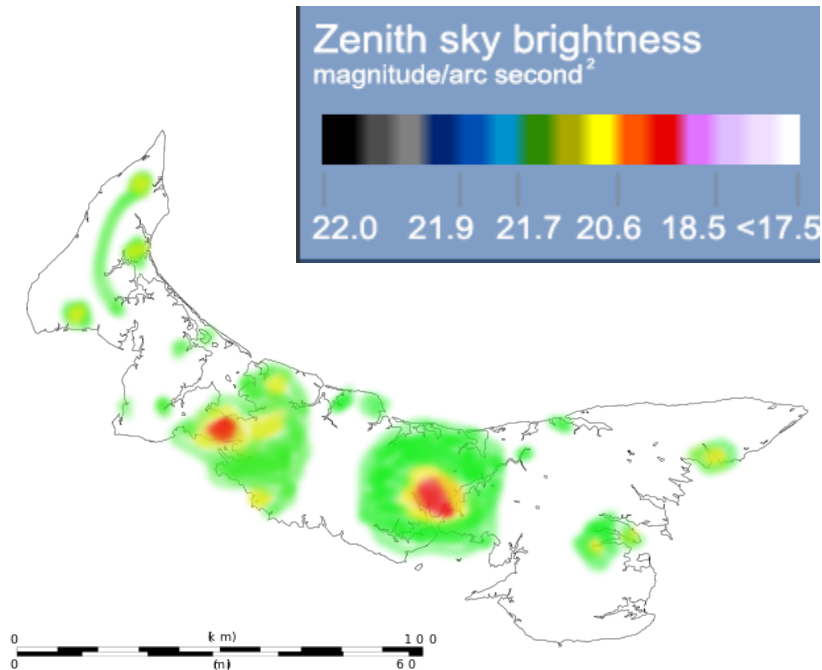

THIS! IS CANADA

VOILA! LE CANADA

Map of Light Pollution on PEI

Data Source: <https://advances.sciencemag.org/content/2/6/e1600377> World Atlas 2015

I chose to do a map of light pollution for my map because I wanted to be able to visually represent the amount of land that humans have taken while also emphasizing a specific impact that human activity has on our natural world. Light pollution makes it much harder to see stars, and without it, the night sky would be much brighter.