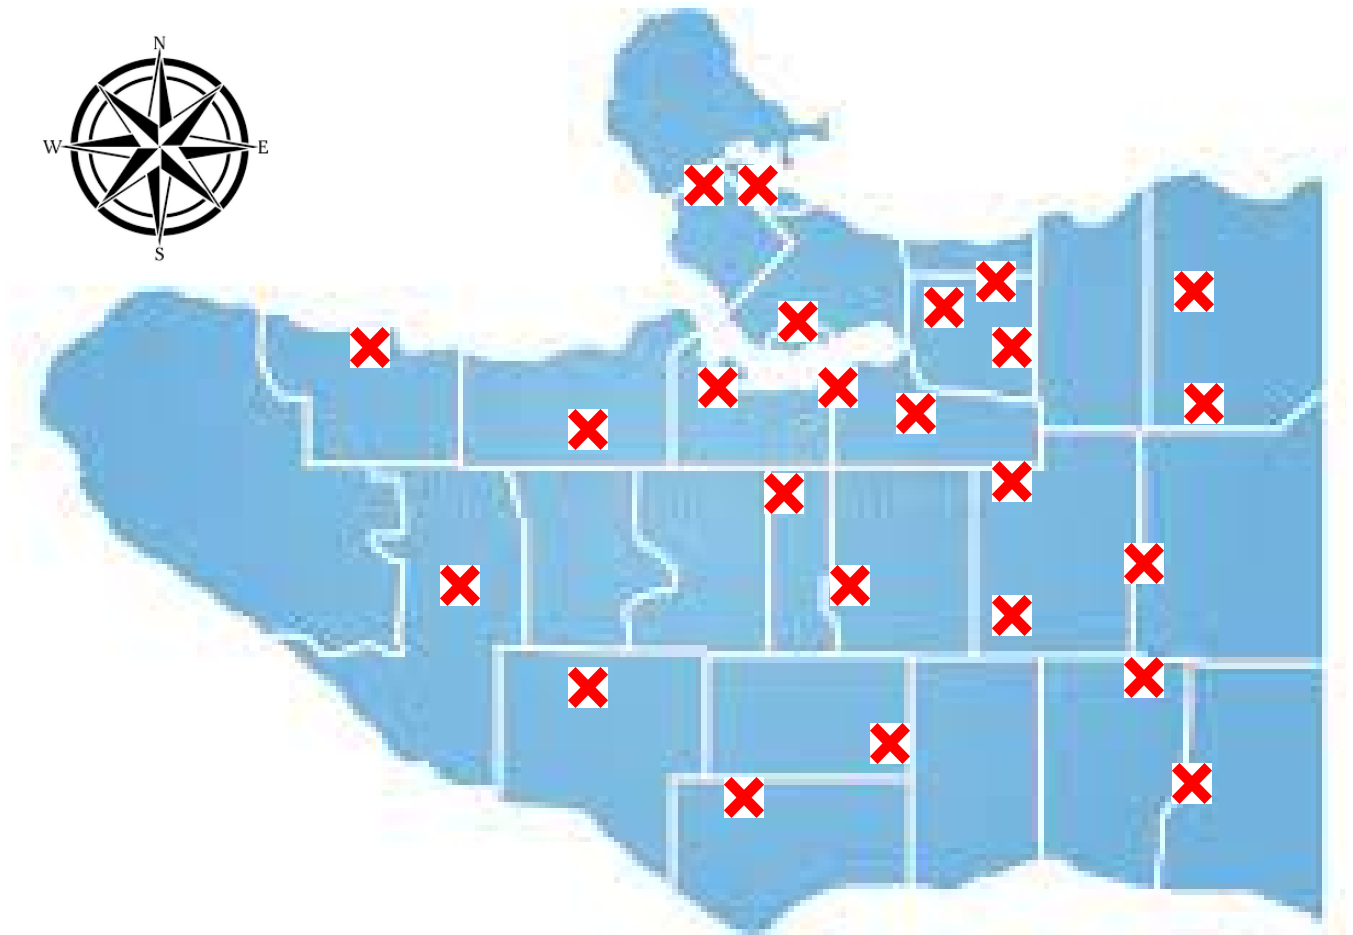

# THIS! IS CANADA

# VOILA! LE CANADA

## Map of Vancouver Community Areas

Legend:

 Community Centre

Source:

<https://vancouver.ca/parks-recreation-culture/community-and-cultural-centres.aspx>

Interpretation:

Community centres house access to services like pools, fitness centres, and libraries, while providing an atmosphere to meet other community members. For someone new to Vancouver, it may be beneficial to reside near a community centre for easy access to services and to gain a sense of community quicker. For tourists and visitors, locating the nearest community centre can be key when borrowing books, going for a swim, or simply needing to use the washroom. The map also has borders of each neighbourhood, so that it is clearer which area the centre primarily serves.